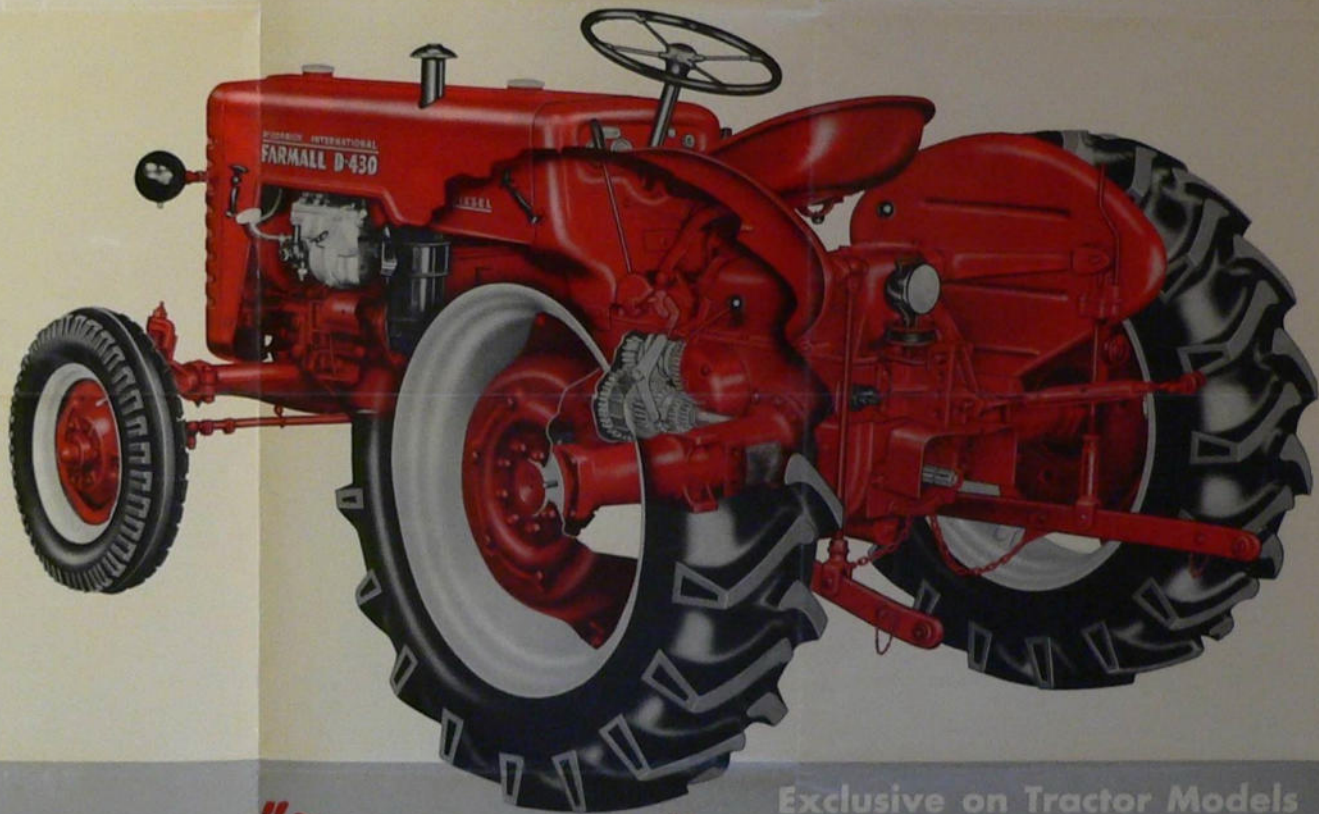

McCormick
INTERNATIONAL

Hi Agriomatic
Transmission

"Sets the Pace"

For Better and Easier Farming

- 2 Gear Ranges - High and Low
- 8 Forward and 2 Reverse Speeds
- Infinite Speed Variation in Low Range
- Constant running Power Take-Off in Low Range
- Instant Change-Over from High to Low Range without Declutching
- Starting or Stopping in Low Range without Declutching

The Tractor Transmission of "Tomorrow"

Exclusive on Tractor Models
D-320, D-324, D-430

Made available "Today"